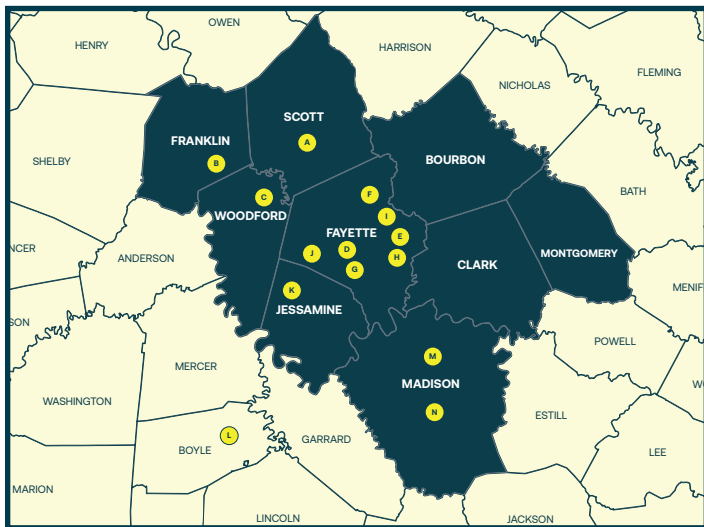

Education

Building on its early reputation as the Athens of the West, Lexington continues to excel in education. Along with some of the best public schools in the state, Lexington also has one of the best educated labor forces in the nation. According to 2020 U.S. Census data, 45% of Lexington's population 25 years or older has at least a Bachelor's degree, making it the 11th most highly educated city in the U.S., and 19.3% has an advanced degree, ranking Lexington the 10th most highly educated city. Equally impressive, 59% of Lexington residents age 18-24 are enrolled in college or graduate school, ranking the city 3rd in college enrollment rates among cities with a population over 300,000.

Anchored by the state's flagship university, the University of Kentucky, the Bluegrass boasts 10 colleges and universities within 40 miles of Lexington.¹ In addition, Lexington has four other professional and technical colleges.² In total, nearly 70,000 students are enrolled in institutions of higher learning in the Bluegrass, graduating over 18,000 annually.

- A. Georgetown College
- B. Kentucky State University
- C. Midway University
- D. University of Kentucky
- E. National College of Business and Technology
- F. Transylvania University
- G. Bluegrass Community and Technical College

- H. Indiana Wesleyan University
- I. MedQuest College
- J. Sullivan University
- K. Asbury University
- L. Centre College
- M. Eastern Kentucky University
- N. Berea College

Percent over Age 25 with a Bachelor's Degree or Higher	
Bourbon County	23.0%
Clark County	20.1%
Fayette County	45.0%
Franklin County	30.7%
Jessamine County	29.2%
Madison County	32.1%
Montgomery County	15.6%
Scott County	30.4%
Woodford County	36.8%