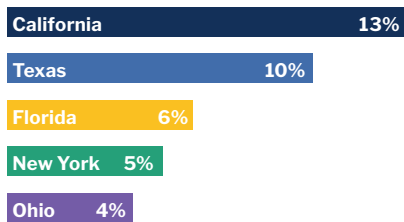

7,070,919 Impressions
1,533,395 Reach

CAMPAIGN CREATIVE

MosquitoMate
Tiffany & Co.
Wilde Brand Chips
Space Tango

There's no place *greater.*

locateinlex.com

Performance Report

Economic Development Campaign

March–June 2025

Digital Display

Top 5 States / Impressions

Digital Video

Top 5 States / Impressions

AUDIENCE

Digital

Demo Target: C-Suite

Geo: U.S.