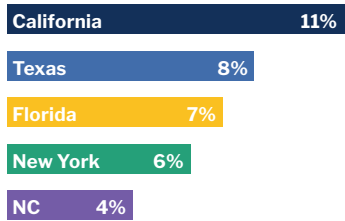

7,070,919 Impressions
1,533,395 Reach

CAMPAIGN CREATIVE

MosquitoMate
Tiffany & Co.
Wilde Brand Chips
Space Tango

There's no place *greater.*

locateinlex.com

Performance Report

Economic Development Campaign

March–June 2025

Digital Display

Top 5 States / Impressions

Digital Video

Top 5 States / Impressions

AUDIENCE

Digital

Demo Target: C-Suite

Geo: U.S.